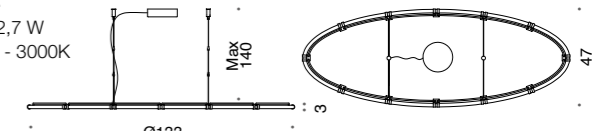

682/130x44
Strip LED 32,7 W
2287 lumen - 3000K
CE ⊕ ▽

A - B - C