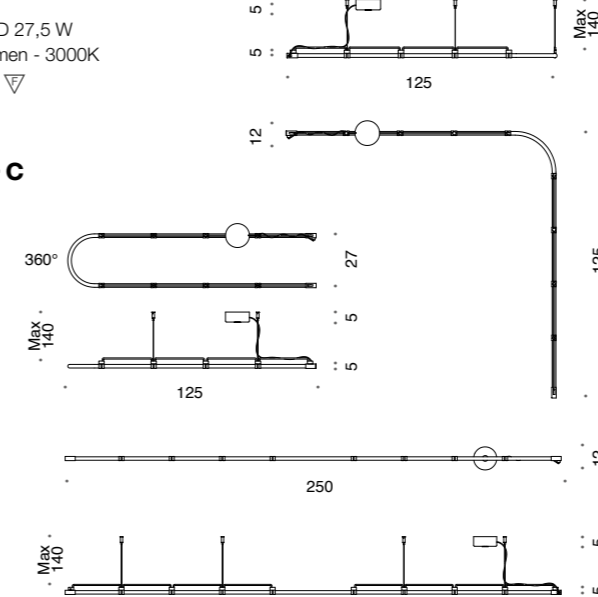

A linear system which at the junction point offers **total rotations of 360° on the vertical/horizontal axis.**

Rotazione di
180° verso
destra
180° rotation
to the right

Rotazione di
180° verso
sinistra
180° rotation
to the left

A - B - C

684/85
Strip LED 29,7 W
2079 lumen - 3000K
CE ⊕ ▽

A - B - C

684/50
Strip LED 18,7 W
1309 lumen - 3000K
CE ⊕ ▽

A - B - C

682/2
Strip LED 54,4 W
3804 lumen - 3000K
CE ⊕ ▽

A - B - C

682/80x34
Strip LED 21,7 W
1517 lumen - 3000K
CE ⊕ ▽

A - B - C

682/130x44
Strip LED 32,7 W
2287 lumen - 3000K
CE ⊕ ▽

A - B - C

686/250
Strip LED 27,5 W
1925 lumen - 3000K
CE ⊕ ▽

A - B - C

685/140PF
Strip LED 15,4 W
1078 lumen - 3000K
CE ⊕ ▽

A - B - C