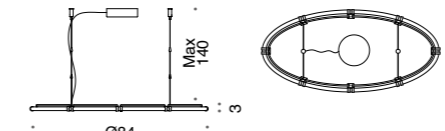

682/80x34
Strip LED 21,7 W
1517 lumen - 3000K
CE ⊕ ▽

A - B - C